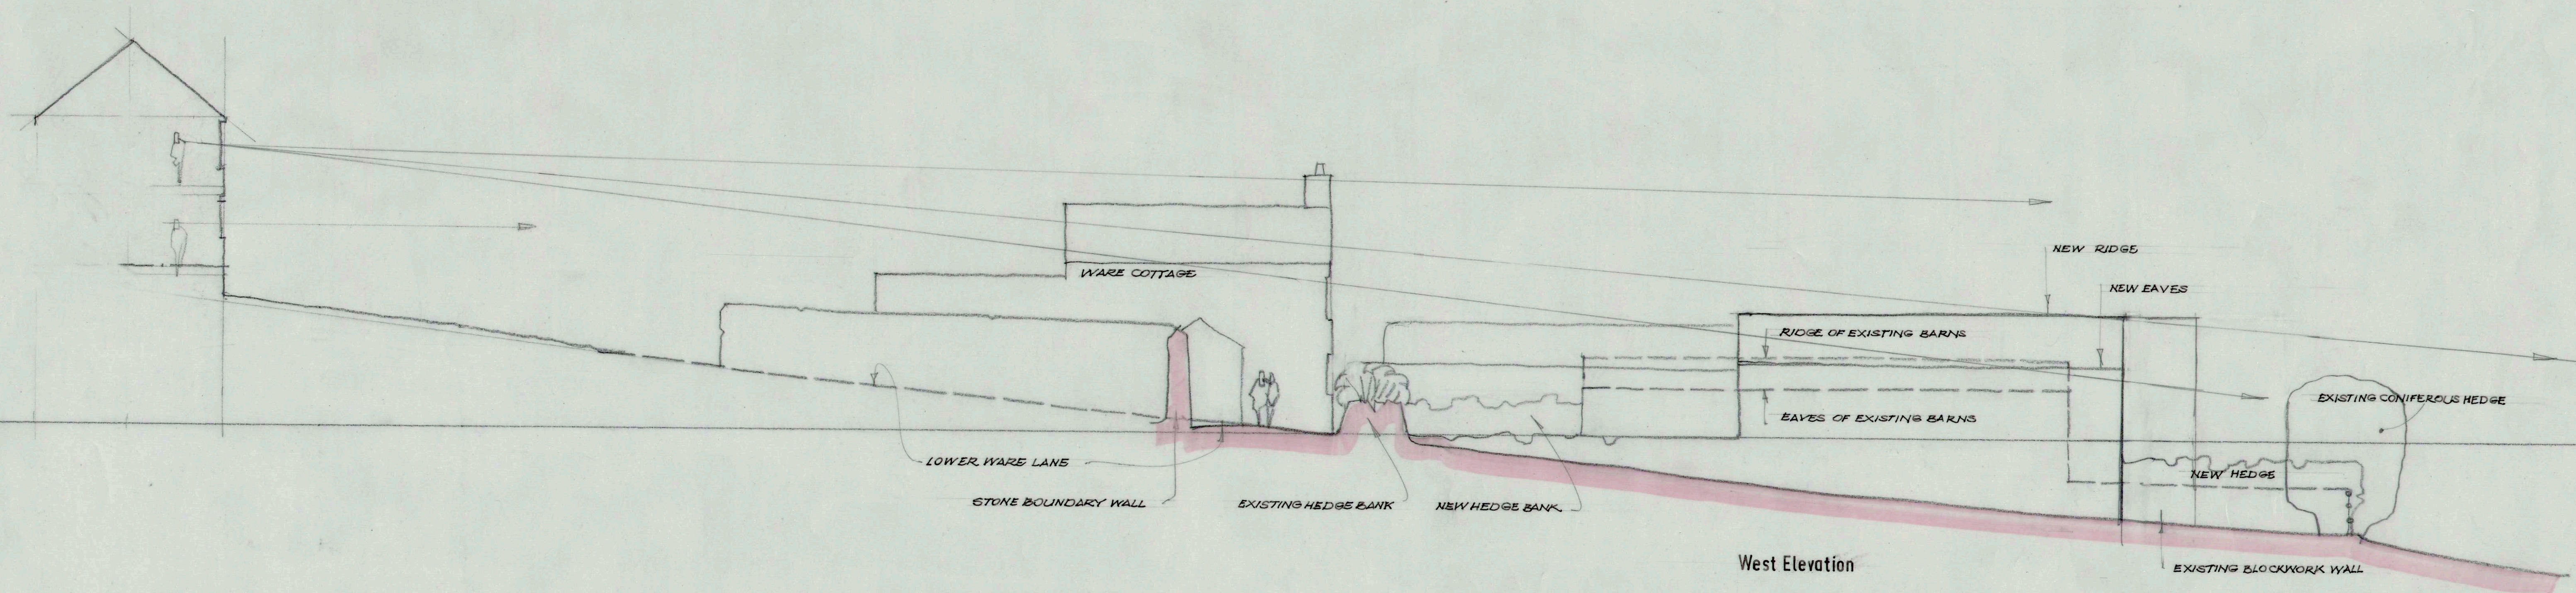

West Elevation

REV A APRIL 16 BUILDING PROFILE REDUCED

The Old Exchange
Chagford,
Devon TQ13 8BZ

LOWER WARE FARM
PROPOSED NEW HOUSE
ELEVATIONS SHOWING SETTING

drawn A	scale (B.A.) 1:100	des. no. 925 / 12	ans. A
checked	date 2.15