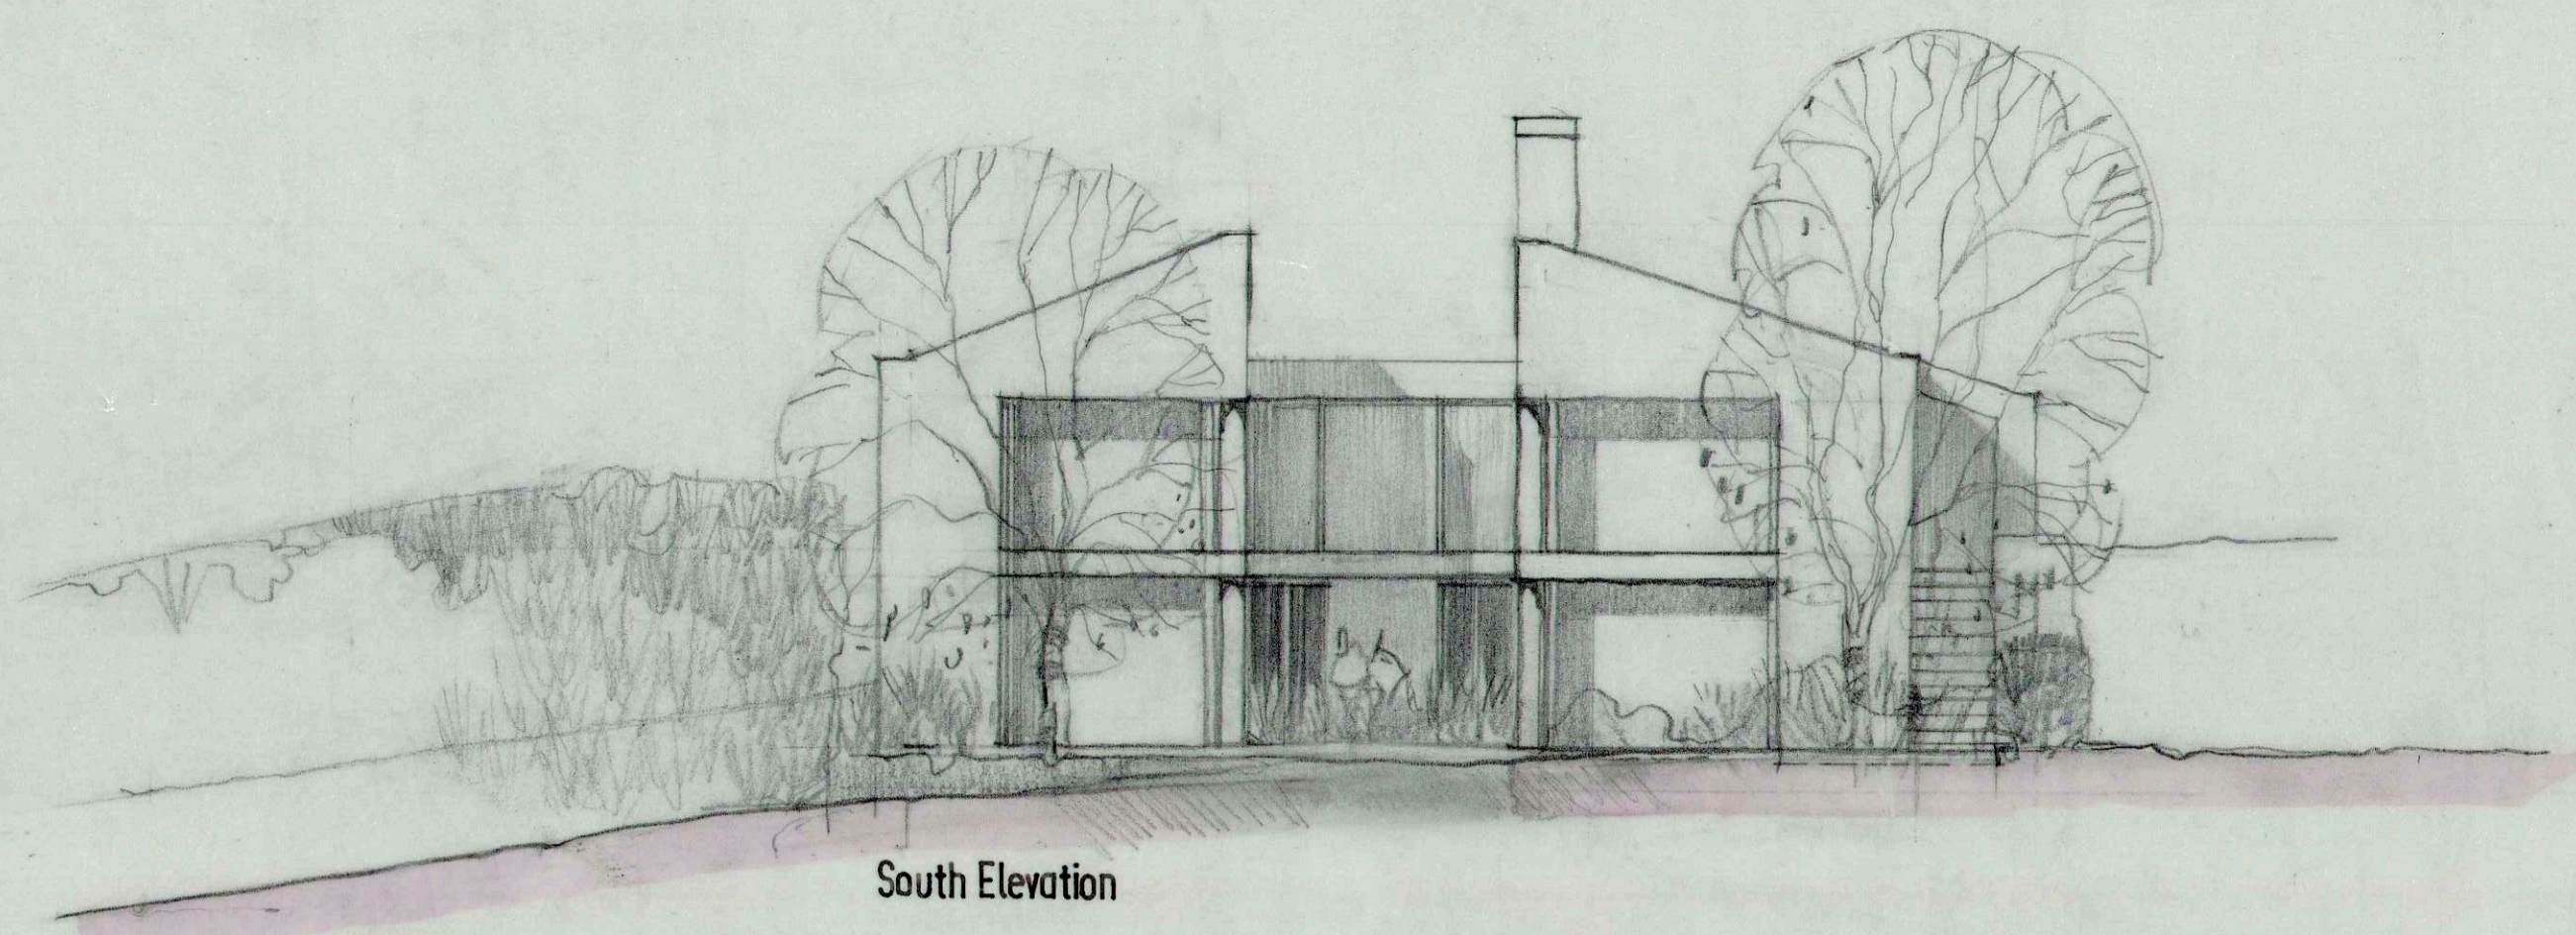

North Elevation

Section A-A through entrance court

South Elevation

ROOFS: SEDUM OR SIMILAR GREEN ROOF
WALLS: SELF-COLOURED ROUGH-CAST RENDER

Section B-B showing east wing

East Elevation

West Elevation

REV B APRIL 15 LIVING RM WING REDUCED

The Old Exchange
Chagford,
Devon TQ13 8BZ
tel: 01647 433455
fax: 01647 433222
architects@vanlinstreenhall.com

LOWER WARE FARM
PROPOSED NEW HOUSE

drawn 4	scale @ A1 1:100	date 11.14	sheet no. 925 / 11	part B
------------	---------------------	---------------	-----------------------	-----------