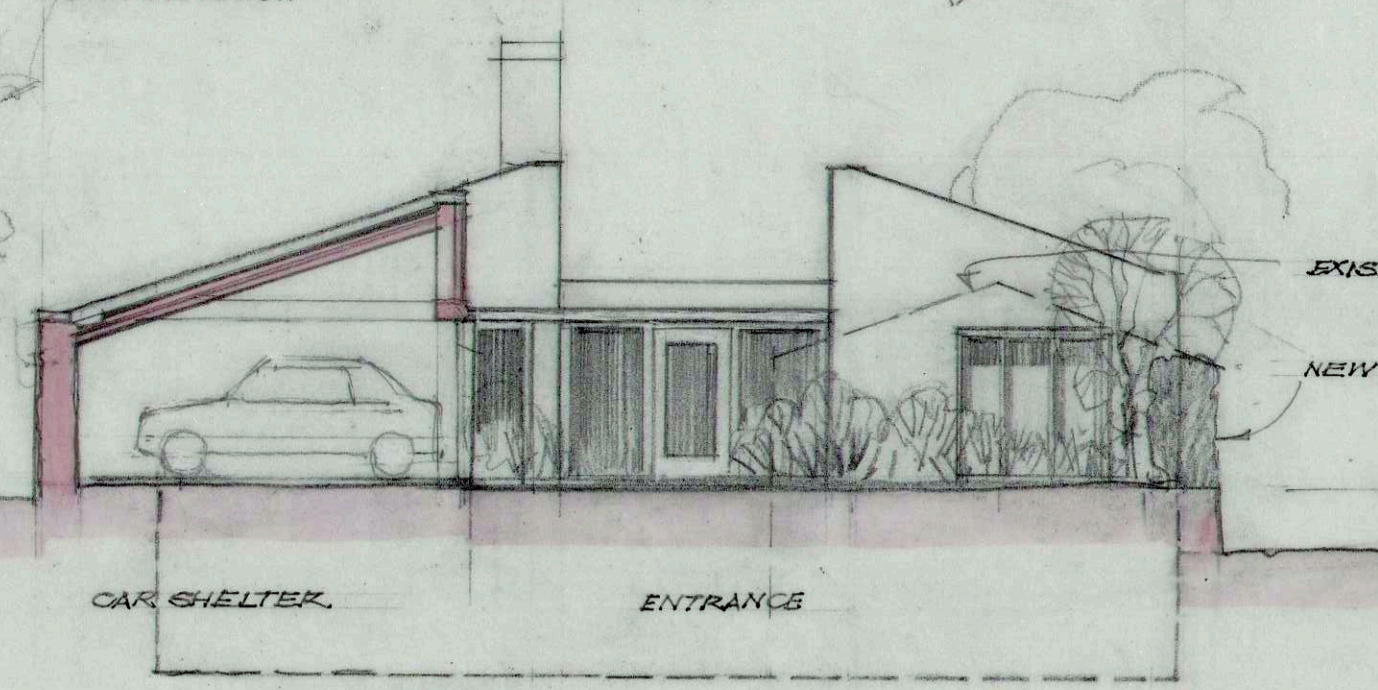

North Elevation

Section A-A through entrance court

South Elevation

ROOFS: SEDUM OR SIMILAR GREEN ROOF
WALLS: SELF-COLOURED ROUGH-CAST RENDER

Section B-B showing east wing

East Elevation

West Elevation

REV B APRIL 15 LIVING RM WING REDUCED

The Old Exchange
Chagford,
Devon TQ13 8BZ
tel: 01647 433455
fax: 01647 433222
architects@vanlinstreenhall.com

LOWER WARE FARM
PROPOSED NEW HOUSE

drawn 4	scale @ A1 1:100	date 11.14	sheet no. 925 / 11	part B
------------	---------------------	---------------	-----------------------	-----------