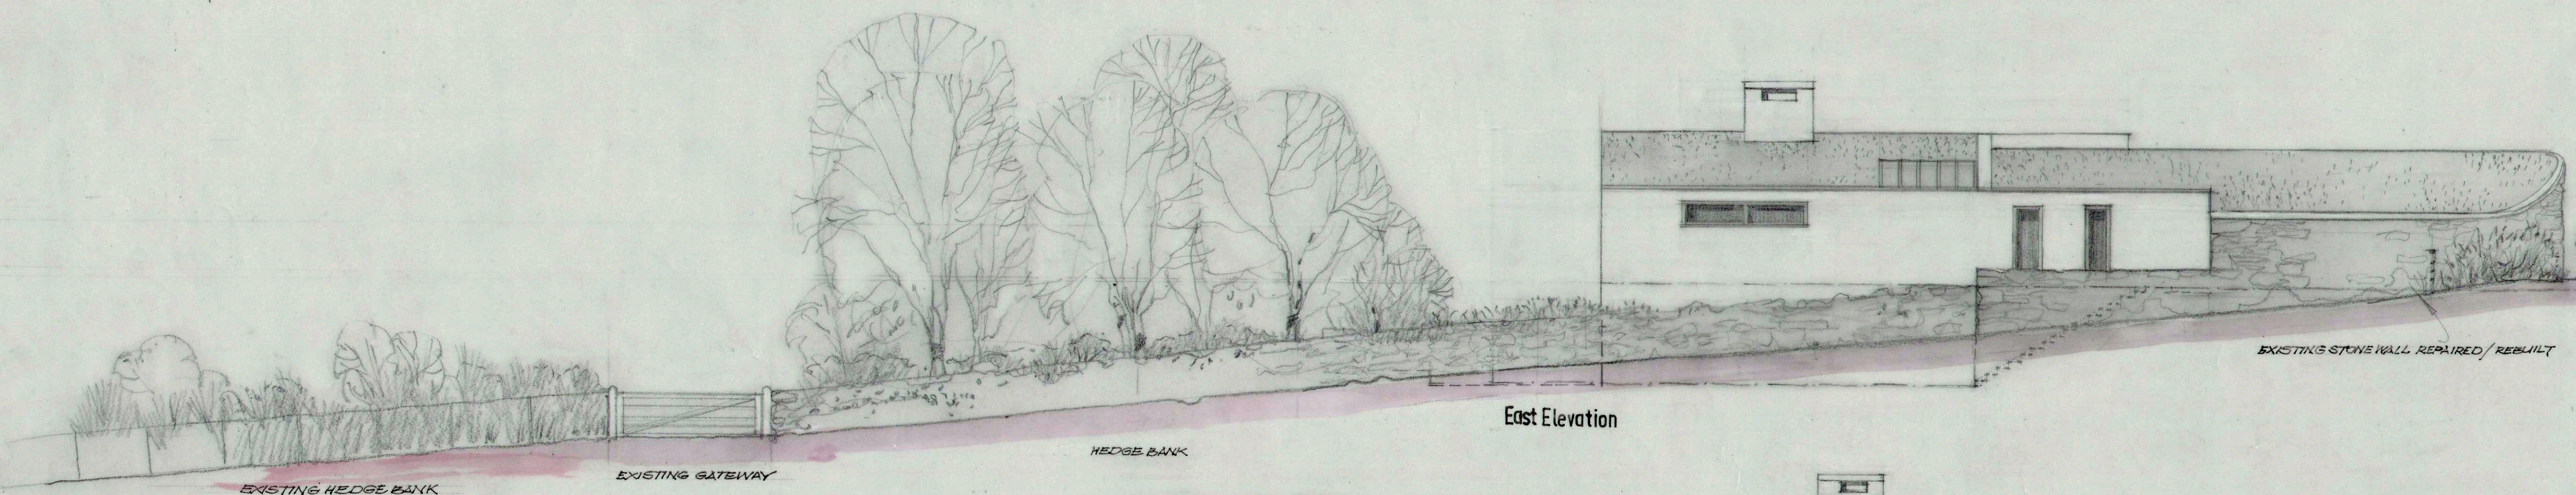

North Elevation

Section A-A through entrance court

South Elevation

ROOFS: SEDUM OR SIMILAR GREEN ROOF
WALLS: SELF-COLOURED ROUGH-CAST RENDER

Section B-B showing east wing

East Elevation

West Elevation

REV B APRIL 15 LIVING RM WING REDUCED

The Old Exchange
Chagford,
Devon TQ13 8BZ
tel: 01647 433455
fax: 01647 433222
architects@vanlinstreenhall.com

LOWER WARE FARM
PROPOSED NEW HOUSE

drawn 4	scale @ A1 1:100	date 11.14	sheet no. 925 / 11	part B
------------	---------------------	---------------	-----------------------	-----------