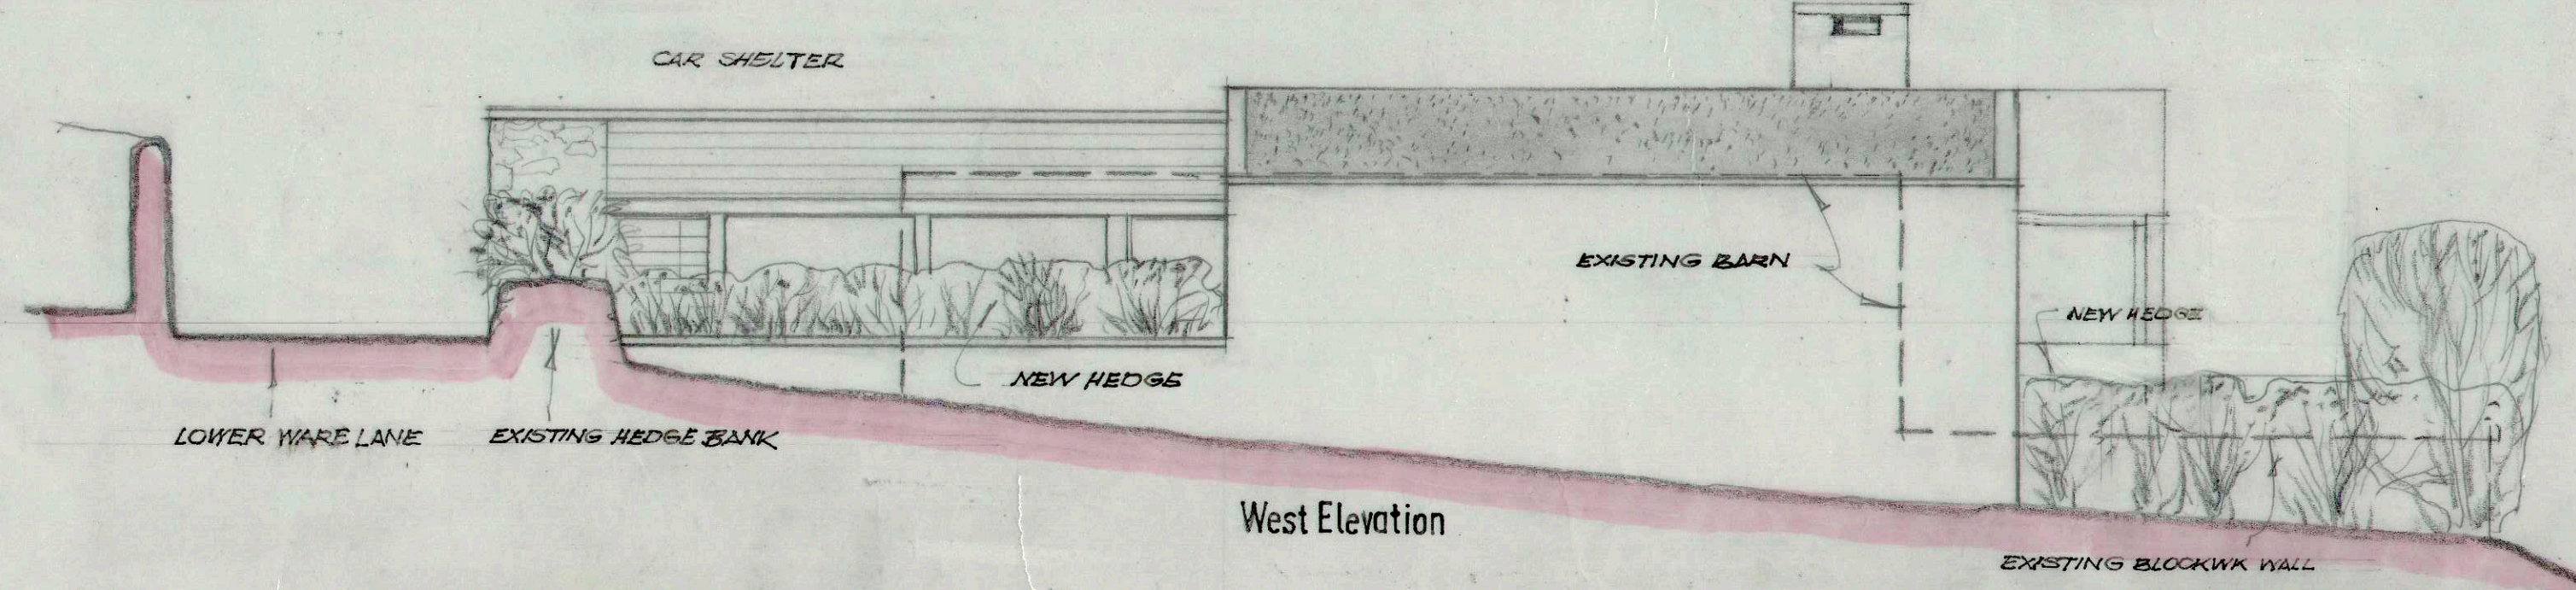

North Elevation

Section A-A through entrance court

South Elevation

ROOFS: SEDUM OR SIMILAR GREEN ROOF
WALLS: SELF-COLOURED ROUGH-CAST RENDER

Section B-B showing east wing

East Elevation

West Elevation

REV B APRIL 15 LIVING RM WING REDUCED

The Old Exchange
Chagford,
Devon TQ13 8BZ
tel: 01647 433455
fax: 01647 433222
architects@vanlinstreenhall.com

LOWER WARE FARM
PROPOSED NEW HOUSE

drawn 4	scale @ A1 1:100	date 11.14	sheet no. 925 / 11	part B
------------	---------------------	---------------	-----------------------	-----------