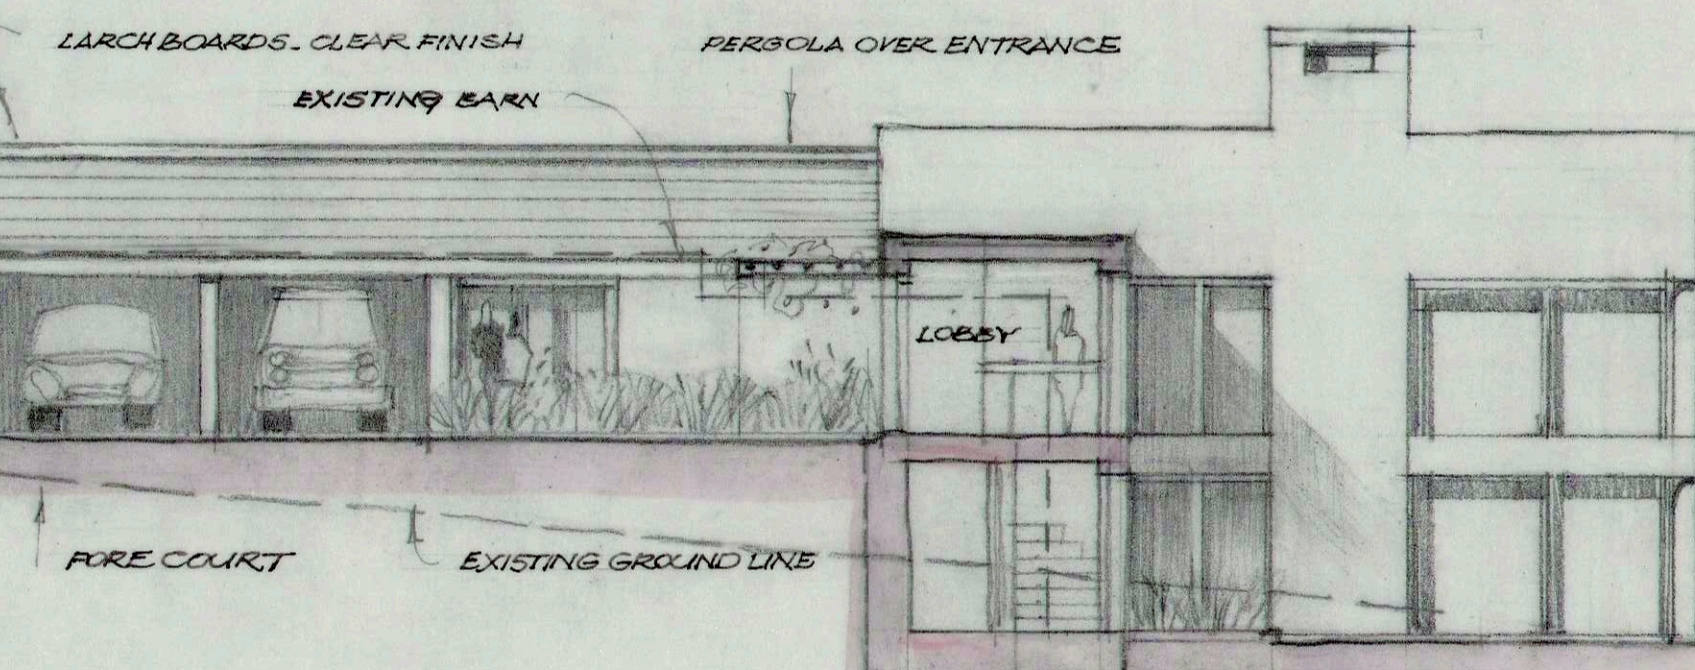

North Elevation

Section A-A through entrance court

South Elevation

ROOFS: SEDUM OR SIMILAR GREEN ROOF
WALLS: SELF-COLOURED ROUGH-CAST RENDER

Section B-B showing east wing

East Elevation

West Elevation

REV B APRIL 15 LIVING RM WING REDUCED

The Old Exchange
Chagford,
Devon TQ13 8BZ
tel: 01647 433455
fax: 01647 433222
architects@vanlinstreenhall.com

LOWER WARE FARM
PROPOSED NEW HOUSE

drawn 4	scale @ A1 1:100	date 11.14	sheet no. 925 / 11	part B
------------	---------------------	---------------	-----------------------	-----------