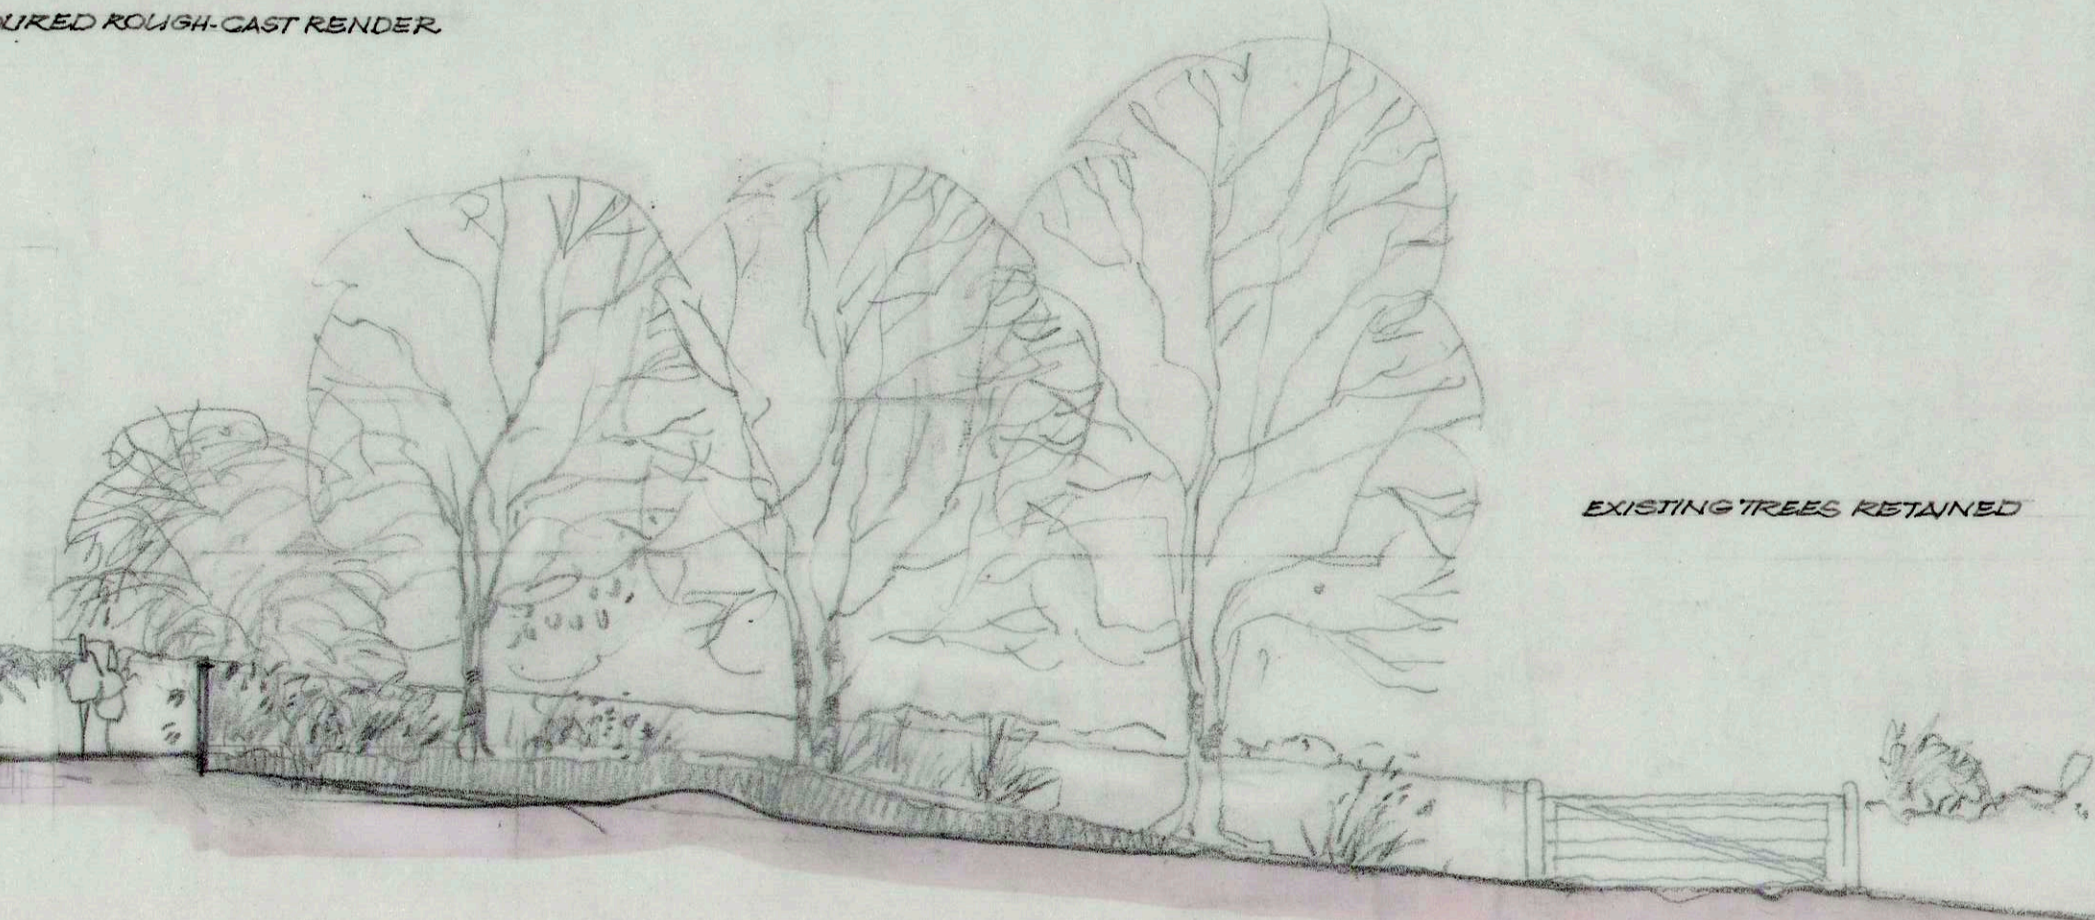

North Elevation

Section A-A through entrance court

South Elevation

ROOFS: SEDUM OR SIMILAR GREEN ROOF
WALLS: SELF-COLOURED ROUGH-CAST RENDER

Section B-B showing east wing

East Elevation

West Elevation

REV B APRIL 15 LIVING RM WING REDUCED

The Old Exchange
Chagford,
Devon TQ13 8BZ
tel: 01647 433455
fax: 01647 433222
architects@vanlinstreenhall.com

LOWER WARE FARM
PROPOSED NEW HOUSE

drawn 4	scale @ A1 1:100	date 11.14	sheet no. 925 / 11	part B
------------	---------------------	---------------	-----------------------	-----------